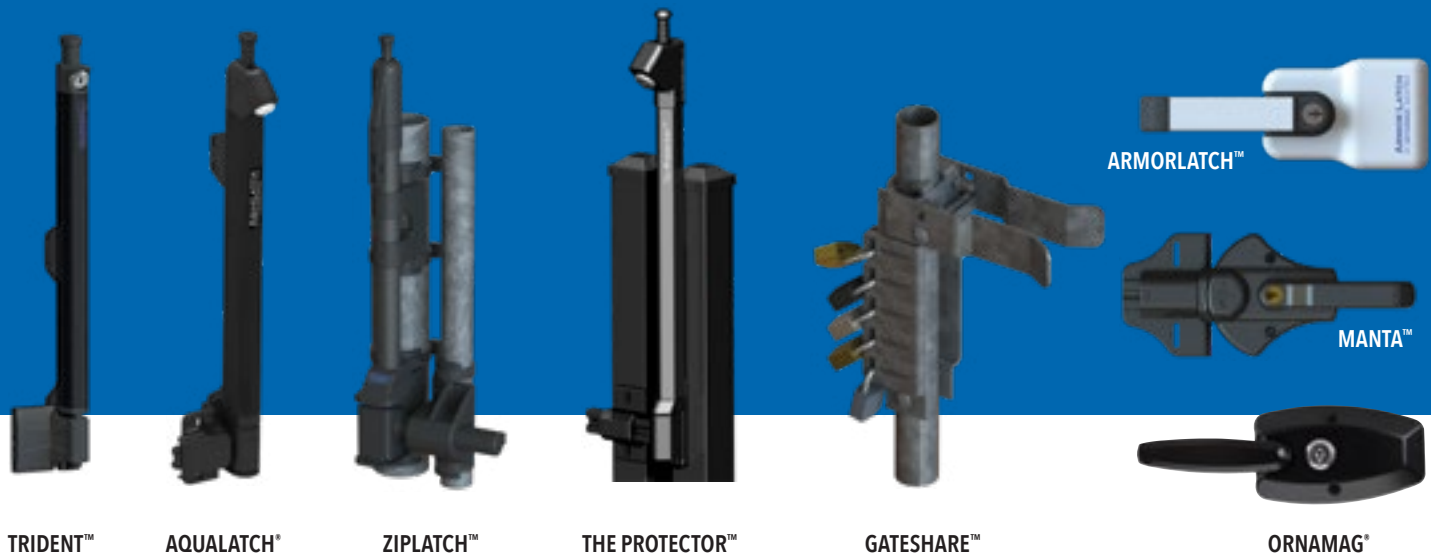

Wood	Vinyl	Chain Link	Metal	Pool Safety Latch	Double Drive	Privacy Gates	Pedestrian Gates	Commercial Use
X	X		X		X	X		
X	X		X		X	X		
X	X		X		X	X		
X	X	X*	X		X	X		
X	X		X		X	X		
X	X		X		X	X		
	X	X*	X	X				
	X	X*	X	X				
		X		X				
	X	X*	X	X				
X	X		X		X	X	X	
X	X		X		X	X	X	
			X		X	X	X	
X	X	X*	X	X**				X
	X				X	X		
	X				X	X		
			X		X			
			X		X			
	X	X*	X	X				
X	X		X		X	X		
X	X		X		X	X